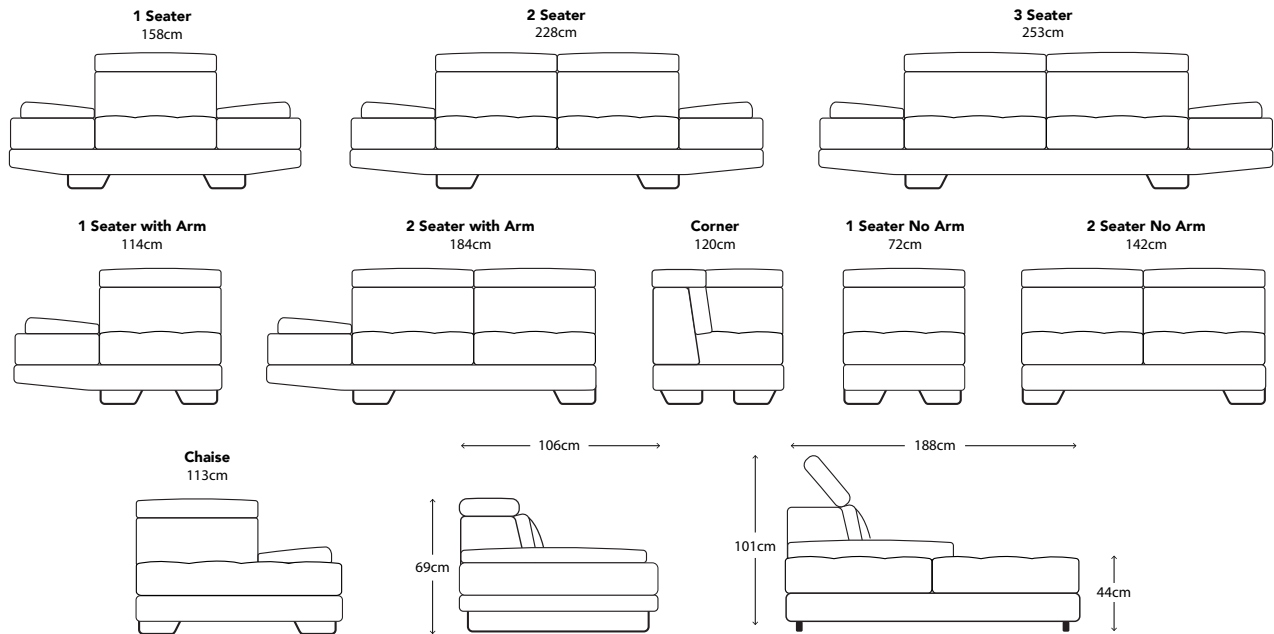

CATALANO INTERIORS PRESENTS

HUGO

FEATURES

STRUCTURE – HARDWOOD RAILS

SUSPENSION SEAT

SUSPENSION BACK

BENEFITS

Lifetime Guarantee – Kiln dried timber frame

Long life elastic webbing + pocket spring

Commercial Grade high resilient foam

Dimensions are in centimetres and are an approximate. There may be variations as this is a hand made product. Dimensions may be subject to change without notification if improvements are made to product.