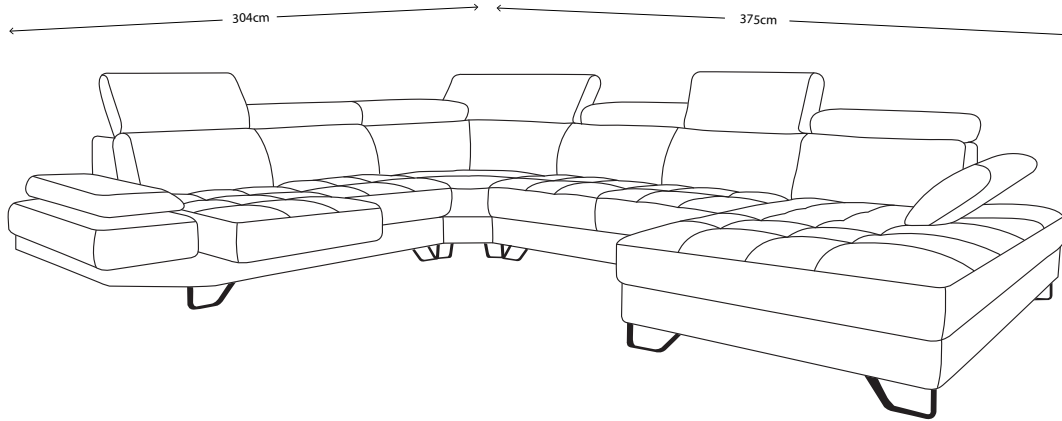

CATALANO INTERIORS PRESENTS

HUGO

FEATURES

STRUCTURE – HARDWOOD RAILS

SUSPENSION SEAT

SUSPENSION BACK

BENEFITS

Lifetime Guarantee – Kiln dried timber frame

Long life elastic webbing + pocket spring

Commercial Grade high resilient foam

Dimensions are in centimetres and are an approximate. There may be variations as this is a hand made product. Dimensions may be subject to change without notification if improvements are made to product.